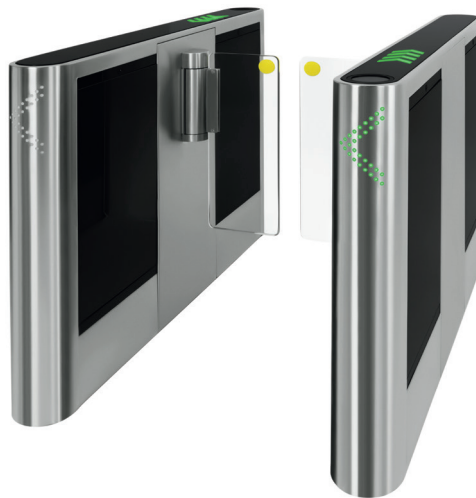

d'Gate

Swing Gate Doors

The dGate is the result of the intense analysis of global architectural and design trends associated with thorough mechanical, electrical and electronic engineering. It offers sophistication and reliability, with 90 degrees swing gate doors, which offer more comfort to the user.

digicon
beyond **technology.**

TECHNICAL FEATURES

- Cabinet in brushed stainless steel AISI 304 made of 0,079 in (2 mm) plate;
- Swing gate doors, in Polycarbonate, 0,47 in (12 mm) thick;
- Internal side doors, with key locks, to ease access for maintenance and configuration purposes;
- Dedicated microprocessor controls acceleration and deceleration of the door's movement speed, optimizing the passage flow;
- High performance silent and brushless motor;
- Encoder motor board provides precise positioning of its doors;
- Indicators for visual and audible alarm;
- Anti-fraud detection with audible alarm detects piggy-back and tailgating attempts, unauthorized access and backward movements;
- Direction control: enables two-way operation, can be configurable to work in different directions of passage;
- Anti-panic feature: in case of an emergency (no power), doors remain tensionless to grant free flow to all users
- Gate cabinet has large internal space to integrate access controller and/or other devices;
- Full range power input (90 to 240VAC);
- Consumption: 25W (standby) and 300W (operating)
- Upper pictogram with RGB LED high brightness, with individual brightness control for each color;.
- Front pictogram with bicolor LEDs, with individual brightness control for color;
- Passage control performed by 10 infrared sensors

MODEL

Swing Gate Doors

DIMENSIONS (mm)

GERAN[®] Butaanstraat 23
physical access control products 7463 PG Rijssen
P: +31(0)548-543000
www.geran-access.com

digicon
beyond technology.

+55 51 3489 8793
www.digicon.com.br
/digicontecnologia
/company/digicon-international