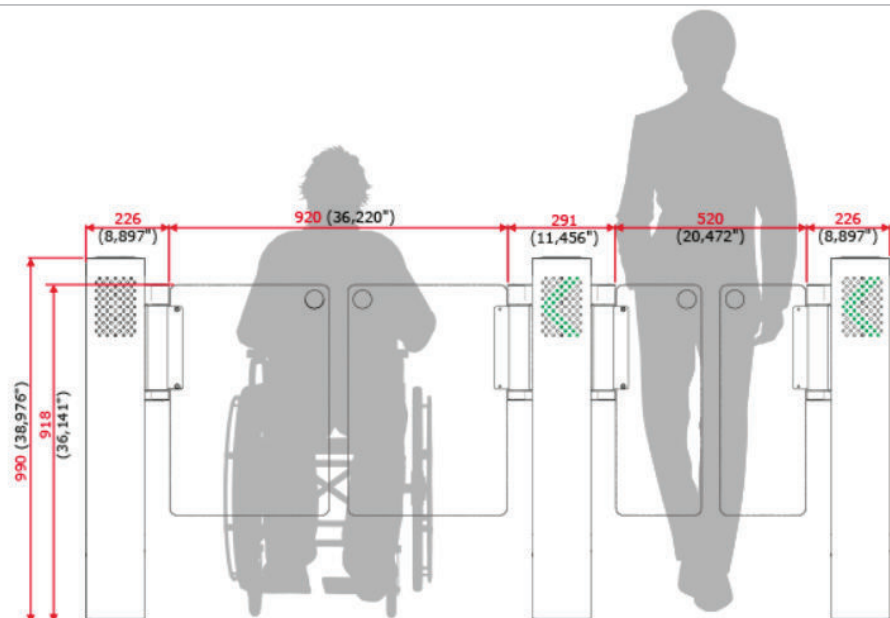

d'Gate

Swing Gate Doors

The dGate is the result of the intense analysis of global architectural and design trends associated with thorough mechanical, electrical and electronic engineering. It offers sophistication and reliability, with 90 degrees swing gate doors, which offer more comfort to the user.

digicon
beyond **technology.**

TECHNICAL FEATURES

- Cabinet in brushed stainless steel AISI 304 made of 0,079 in (2 mm) plate;
- Swing gate doors, in Polycarbonate, 0,47 in (12 mm) thick;
- Internal side doors, with key locks, to ease access for maintenance and configuration purposes;
- Dedicated microprocessor controls acceleration and deceleration of the door's movement speed, optimizing the passage flow;
- High performance silent and brushless motor;
- Encoder motor board provides precise positioning of its doors;
- Indicators for visual and audible alarm;
- Anti-fraud detection with audible alarm detects piggy-back and tailgating attempts, unauthorized access and backward movements;
- Direction control: enables two-way operation, can be configurable to work in different directions of passage;
- Anti-panic feature: in case of an emergency (no power), doors remain tensionless to grant free flow to all users
- Gate cabinet has large internal space to integrate access controller and/or other devices;
- Full range power input (90 to 240VAC);
- Consumption: 25W (standby) and 300W (operating)
- Upper pictogram with RGB LED high brightness, with individual brightness control for each color;.
- Front pictogram with bicolor LEDs, with individual brightness control for color;
- Passage control performed by 10 infrared sensors

MODEL

Swing Gate Doors

DIMENSIONS (mm)

GERAN[®] Butaanstraat 23
physical access control products 7463 PG Rijssen
P: +31(0)548-543000
www.geran-access.com

digicon
beyond technology.

+55 51 3489 8793
www.digicon.com.br
/digicontecnologia
/company/digicon-international