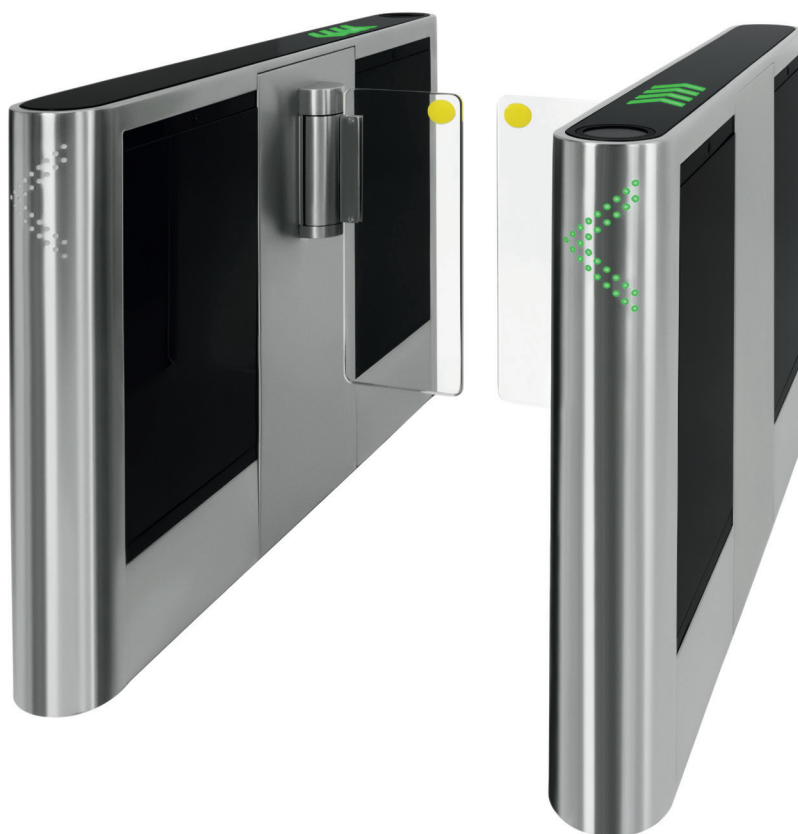

d'Gate

Swing Gate Doors

The dGate is the result of the intense analysis of global architectural and design trends associated with thorough mechanical, electrical and electronic engineering. It offers sophistication and reliability, with 90 degrees swing gate doors, which offer more comfort to the user.

digicon
beyond **technology.**

TECHNICAL FEATURES

- Cabinet in brushed stainless steel AISI 304 made of 0,079 in (2 mm) plate;
- Swing gate doors, in Polycarbonate, 0,47 in (12 mm) thick;
- Internal side doors, with key locks, to ease access for maintenance and configuration purposes;
- Dedicated microprocessor controls acceleration and deceleration of the door's movement speed, optimizing the passage flow;
- High performance silent and brushless motor;
- Encoder motor board provides precise positioning of its doors;
- Indicators for visual and audible alarm;
- Anti-fraud detection with audible alarm detects piggy-back and tailgating attempts, unauthorized access and backward movements;
- Direction control: enables two-way operation, can be configurable to work in different directions of passage;
- Anti-panic feature: in case of an emergency (no power), doors remain tensionless to grant free flow to all users
- Gate cabinet has large internal space to integrate access controller and/or other devices;
- Full range power input (90 to 240VAC);
- Consumption: 25W (standby) and 300W (operating)
- Upper pictogram with RGB LED high brightness, with individual brightness control for each color;.
- Front pictogram with bicolor LEDs, with individual brightness control for color;
- Passage control performed by 10 infrared sensors