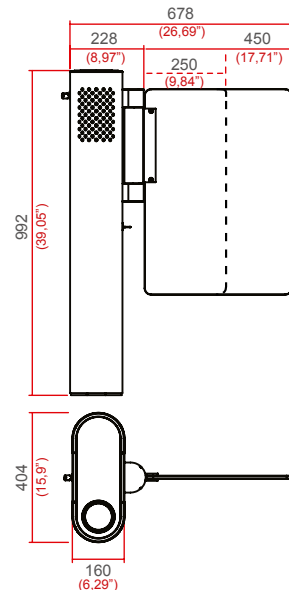

Dimensions (mm/inch)

GERAN
physical access control products

Butaanstraat 23
7463 PG Rijssen
P: +31(0)548-543000
www.geran-access.com

digicon
beyond technology.

+55 51 3489 8793
www.digicon.com.br
/digicontecnologia
/company/digiconsa

www.digicon.com.br
Rua Nissin Castiel, 640 • Gravataí • RS
CEP 94045-420 • (51) 3489 8900