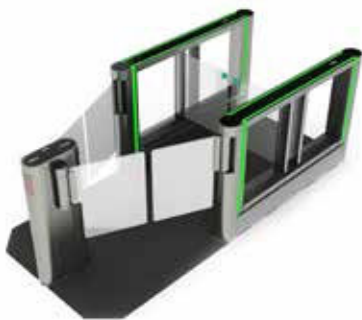

d'Viator

design
security
comfort

digicon
beyond **technology.**

Digicon's technology doesn't stop moving forward, now it presents the evolution with the dViator model.

An Access control solution that operates under the free flow system, doors remain open and offer continuous flow bringing a whole new user experience.

The Y shaped extra way out works like a deviator, user is conducted to two different ways according to its permission. This way users are never blocked but selected and redirected keeping the flow.

Optimizing resources

Y shaped passage that improves the organization and dismisses the need of other equipments.

Windows of light

Identifying user groups by colours that follows them along the Lane.

Unicity

3D image system that identifies the credential of multiple users within the Lane area, distinguishing non authorized users with high precision levels.