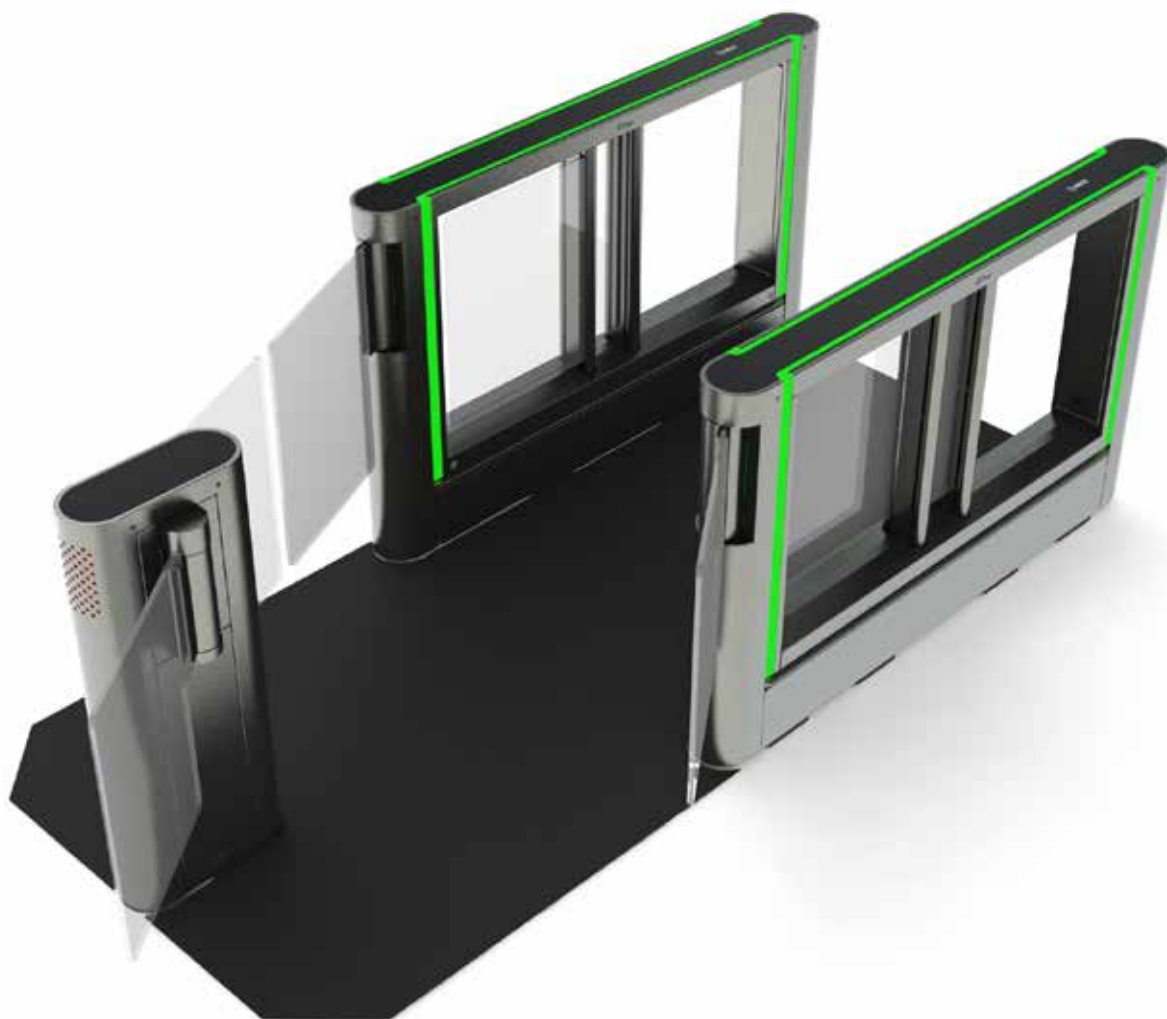

d'Viator

design
security
comfort

digicon
beyond **technology.**

Digicon's technology doesn't stop moving forward, now it presents the evolution with the dViator model.

An Access control solution that operates under the free flow system, doors remain open and offer continuous flow bringing a whole new user experience.

The Y shaped extra way out works like a deviator, user is conducted to two different ways according to its permission. This way users are never blocked but selected and redirected keeping the flow.

Optimizing resources

Y shaped passage that improves the organization and dismisses the need of other equipments.

Windows of light

Identifying user groups by colours that follows them along the Lane.

Unicity

3D image system that identifies the credential of multiple users within the Lane area, distinguishing non authorized users with high precision levels.