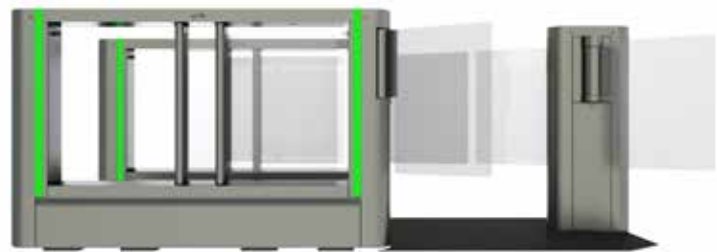

d'Viator

design
security
comfort

digicon
beyond **technology.**

Digicon's technology doesn't stop moving forward, now it presents the evolution with the dViator model.

An Access control solution that operates under the free flow system, doors remain open and offer continuous flow bringing a whole new user experience.

The Y shaped extra way out works like a deviator, user is conducted to two different ways according to its permission. This way users are never blocked but selected and redirected keeping the flow.

Optimizing resources

Y shaped passage that improves the organization and dismisses the need of other equipments.

Windows of light

Identifying user groups by colours that follows them along the Lane.

Unicity

3D image system that identifies the credential of multiple users within the Lane area, distinguishing non authorized users with high precision levels.