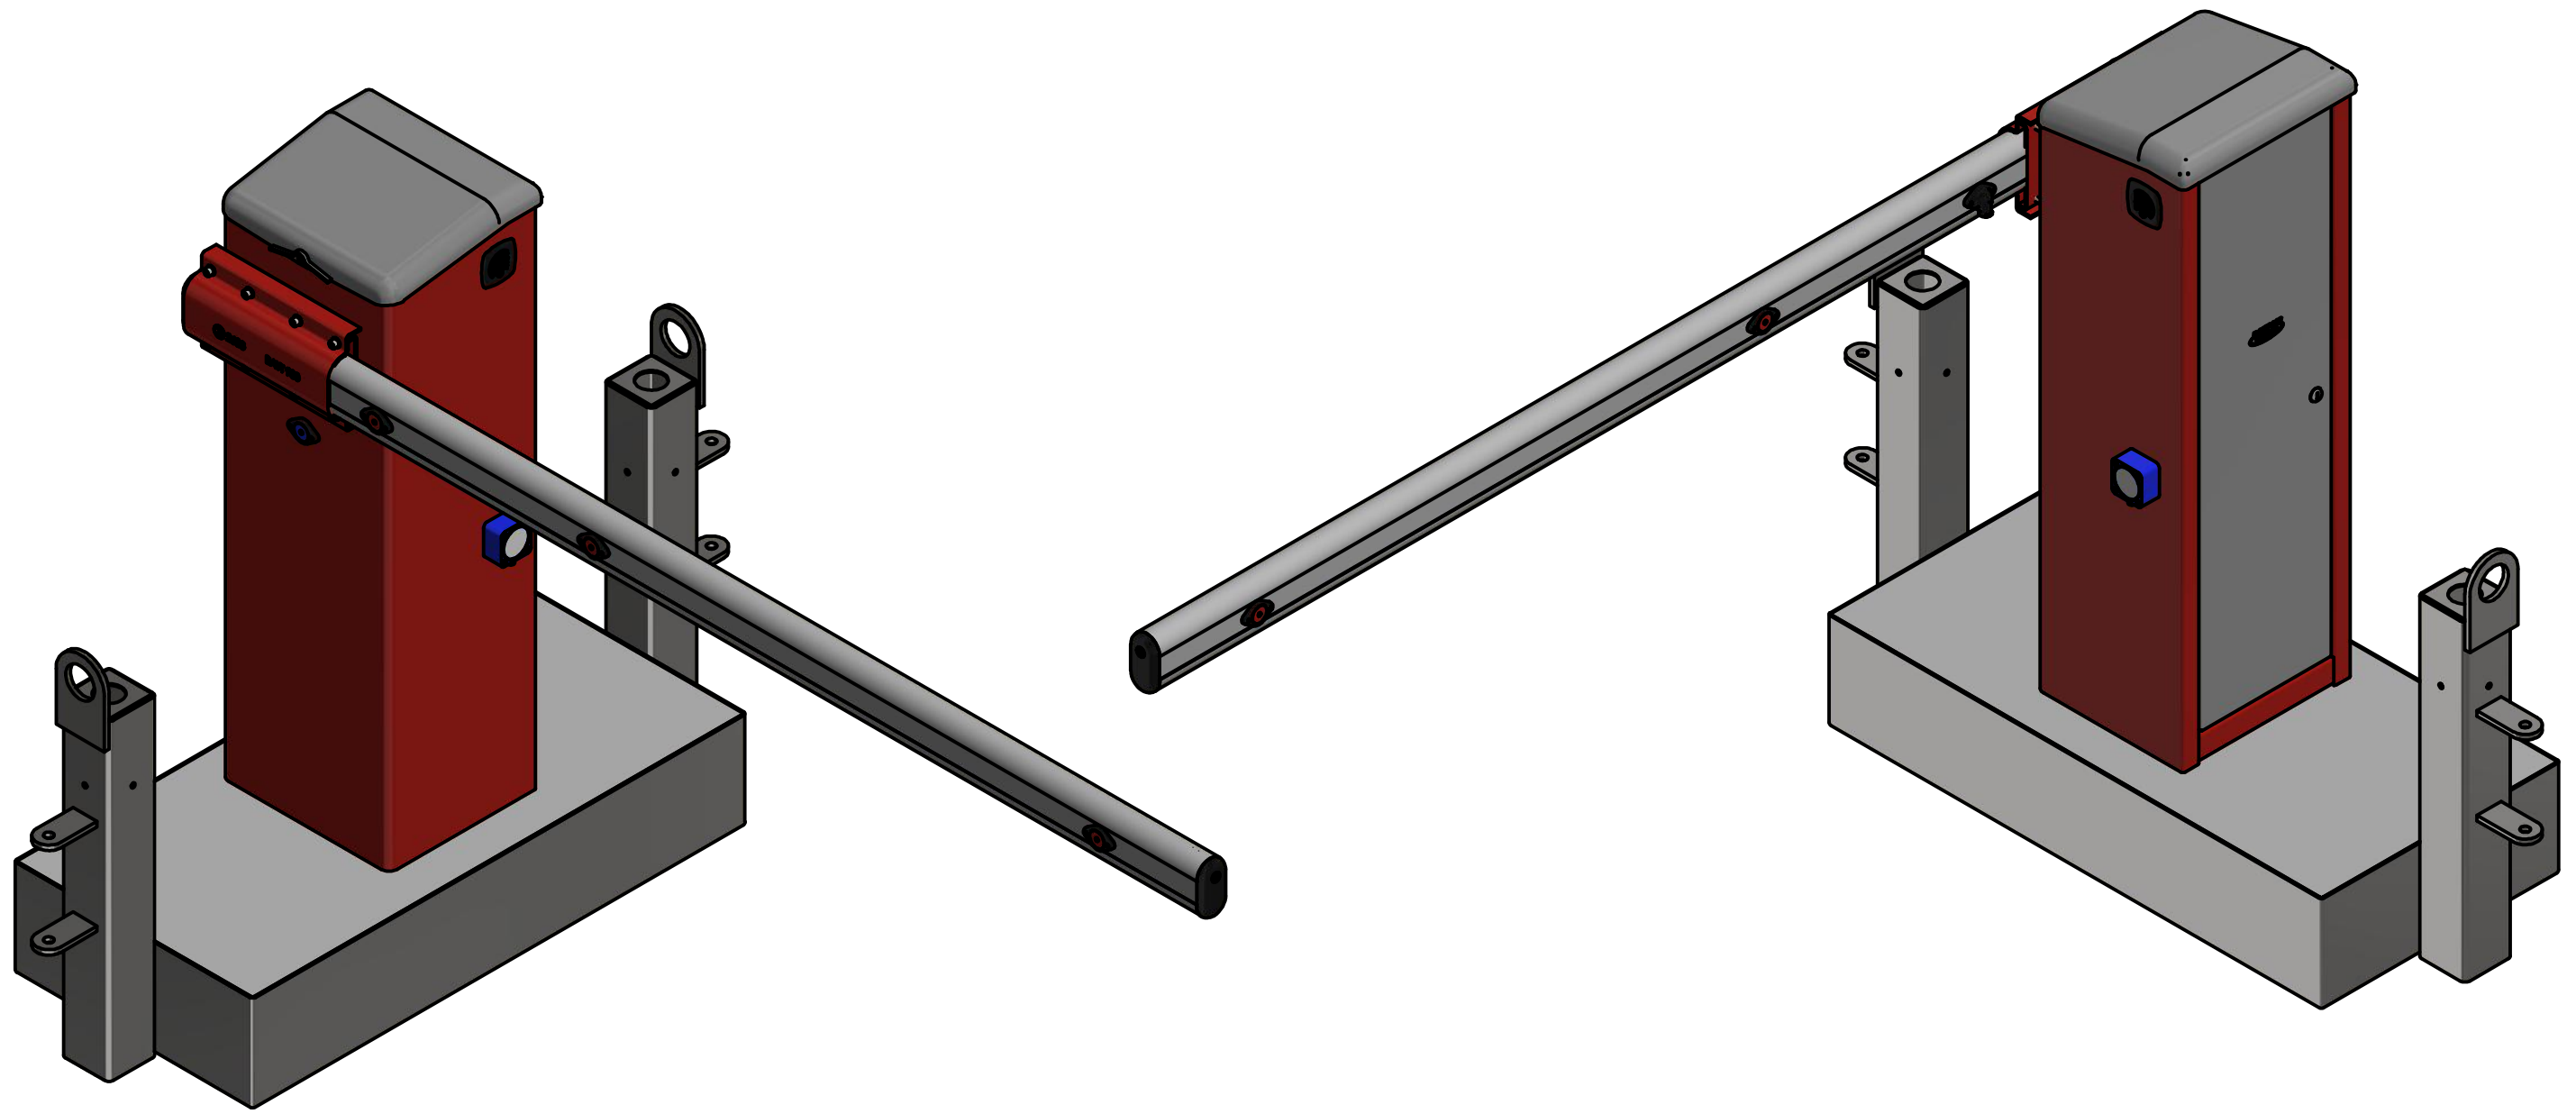

DRAWN	17-12-2019
janwillem	
CHECKED	
QA	
MFG	
APPROVED	

		
physical access control products		
Bayt slagboom op mobile voet		
SIZE	DWG NO	REV
A3	Mobile Bayt 980	
SCALE	SHEET 1 OF 2	
1 / 10		

DRAWN	17-12-2019
janwillem	
CHECKED	
QA	
MFG	
APPROVED	

physical access control products		
Bayt slagboom op mobile voet		
SIZE	DWG NO	REV
A3	Mobile Bayt 980	
SCALE	SHEET 2 OF 2	
1 / 10		